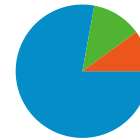

All traffic sources sent a total of 710 visits

-  10.00% Direct Traffic
-  12.11% Referring Sites
-  77.89% Search Engines

- Search Engines
553.00 (77.89%)
- Referring Sites
86.00 (12.11%)
- Direct Traffic
71.00 (10.00%)

Top Traffic Sources

Sources	Visits	% visits	Keywords	Visits	% visits
google (organic)	502	70.70%	halo reach	225	40.69%
(direct) ((none))	71	10.00%	halo reach game	57	10.31%
forums.digitalpoint.com	28	3.94%	halo reach countdown clock	43	7.78%
bing (organic)	27	3.80%	halo reach sales predictions	33	5.97%
yahoo (organic)	14	1.97%	halo reach news	13	2.35%