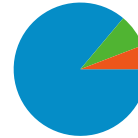

All traffic sources sent a total of 10,555 visits

 5.83% Direct Traffic

 8.04% Referring Sites

 86.13% Search Engines

- **Search Engines**
9,091.00 (86.13%)
- **Referring Sites**
849.00 (8.04%)
- **Direct Traffic**
615.00 (5.83%)

Top Traffic Sources

Sources	Visits	% visits	Keywords	Visits	% visits
google (organic)	7,685	72.81%	differin cream	1,329	14.62%
yahoo (organic)	698	6.61%	acne cream	1,074	11.81%
(direct) ((none))	615	5.83%	homemade acne remedies	1,059	11.65%
bing (organic)	498	4.72%	acne creams	363	3.99%
ezinearticles.com (referral)	318	3.01%	homemade acne cream	165	1.81%