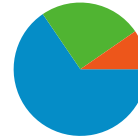

All traffic sources sent a total of 4,552 visits

 65.49% Direct Traffic

 9.62% Referring Sites

 24.89% Search Engines

- Direct Traffic
2,981.00 (65.49%)
- Search Engines
1,133.00 (24.89%)
- Referring Sites
438.00 (9.62%)