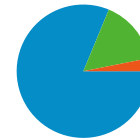

All traffic sources sent a total of 32 visits

- 3.12% Direct Traffic
- 15.62% Referring Sites
- 81.25% Search Engines

- Search Engines  
26.00 (81.25%)
- Referring Sites  
5.00 (15.62%)
- Direct Traffic  
1.00 (3.12%)

## Top Traffic Sources

Sources	Visits	% visits
yahoo (organic)	14	43.75%
bing (organic)	11	34.38%
(direct) ((none))	1	3.12%
bl151w.blu151.mail.live.com	1	3.12%
forum.cosmos-stoer.cat	1	3.12%

Keywords	Visits	% visits
red light camera spray	15	57.69%
red light spray	4	15.38%
photoblocker	1	3.85%
red light camera help spray	1	3.85%
red light cameras spray	1	3.85%