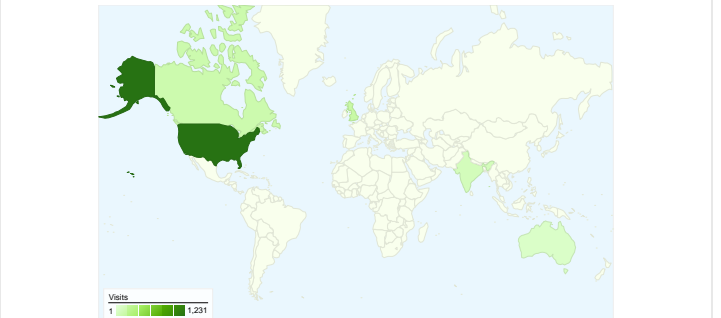

Map Overlay world