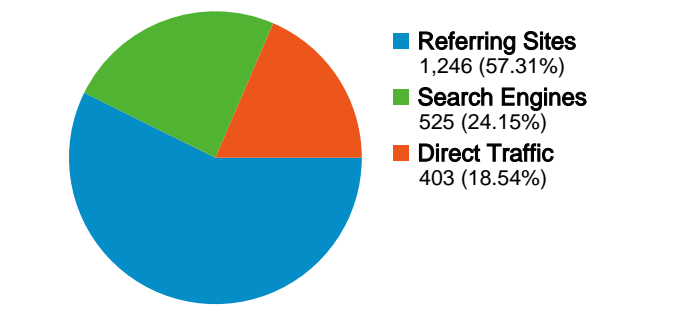

Traffic Sources Overview

Content Overview

Pages	Pageviews	% Pageviews
/	945	7.11%
/wallpaper/Victoria-Falls-	600	4.52%
/wallpaper/Boardwalk--	506	3.81%
/category/Exotic-Beaches/	304	2.29%
/category/Exotic-Beaches/3/	217	1.63%