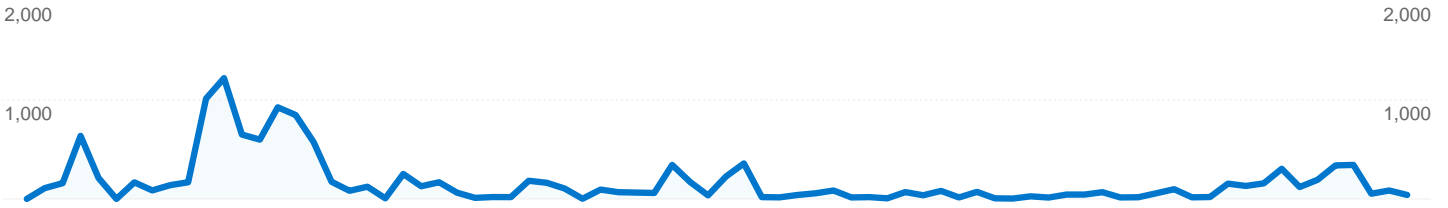

## Site Usage

**2,174 Visits**

**44.62% Bounce Rate**

**13,286 Pageviews**

**00:01:56 Avg. Time on Site**

**6.11 Pages/Visit**

**55.24% % New Visits**

## Top Traffic Sources

Sources	Visits	% visits	Keywords	Visits	% visits
stumbleupon.com (referral)	1,190	54.74%	landscape wallpaper	61	11.62%
(direct) ((none))	403	18.54%	landscape wallpapers	42	8.00%
google (organic)	347	15.96%	scenic wallpapers	31	5.90%
msn (organic)	89	4.09%	free scenic wallpaper	25	4.76%
live (organic)	52	2.39%	free tropical wallpaper	19	3.62%

2,174 visits came from 76 countries/territories

Site Usage

Country/Territory	Visits	Pages/Visit	Avg. Time on Site	% New Visits	Bounce Rate
United States	1,231	5.88	00:01:27	94.39%	46.06%
United Kingdom	173	3.04	00:01:07	94.22%	45.66%
Canada	141	6.48	00:01:44	95.04%	41.84%
India	92	10.36	00:06:14	60.87%	39.13%
Australia	48	7.08	00:02:47	85.42%	47.92%
Netherlands	38	8.82	00:02:04	100.00%	44.74%
Germany	36	4.06	00:01:08	97.22%	44.44%
Bulgaria	23	15.39	00:08:09	60.87%	21.74%
Romania	19	11.58	00:01:32	89.47%	36.84%
Sweden	18	1.44	00:00:44	88.89%	66.67%

Pages on this site were viewed a total of 13,286 times

 **13,286** Pageviews

 **9,206** Unique Views

 **44.62%** Bounce Rate