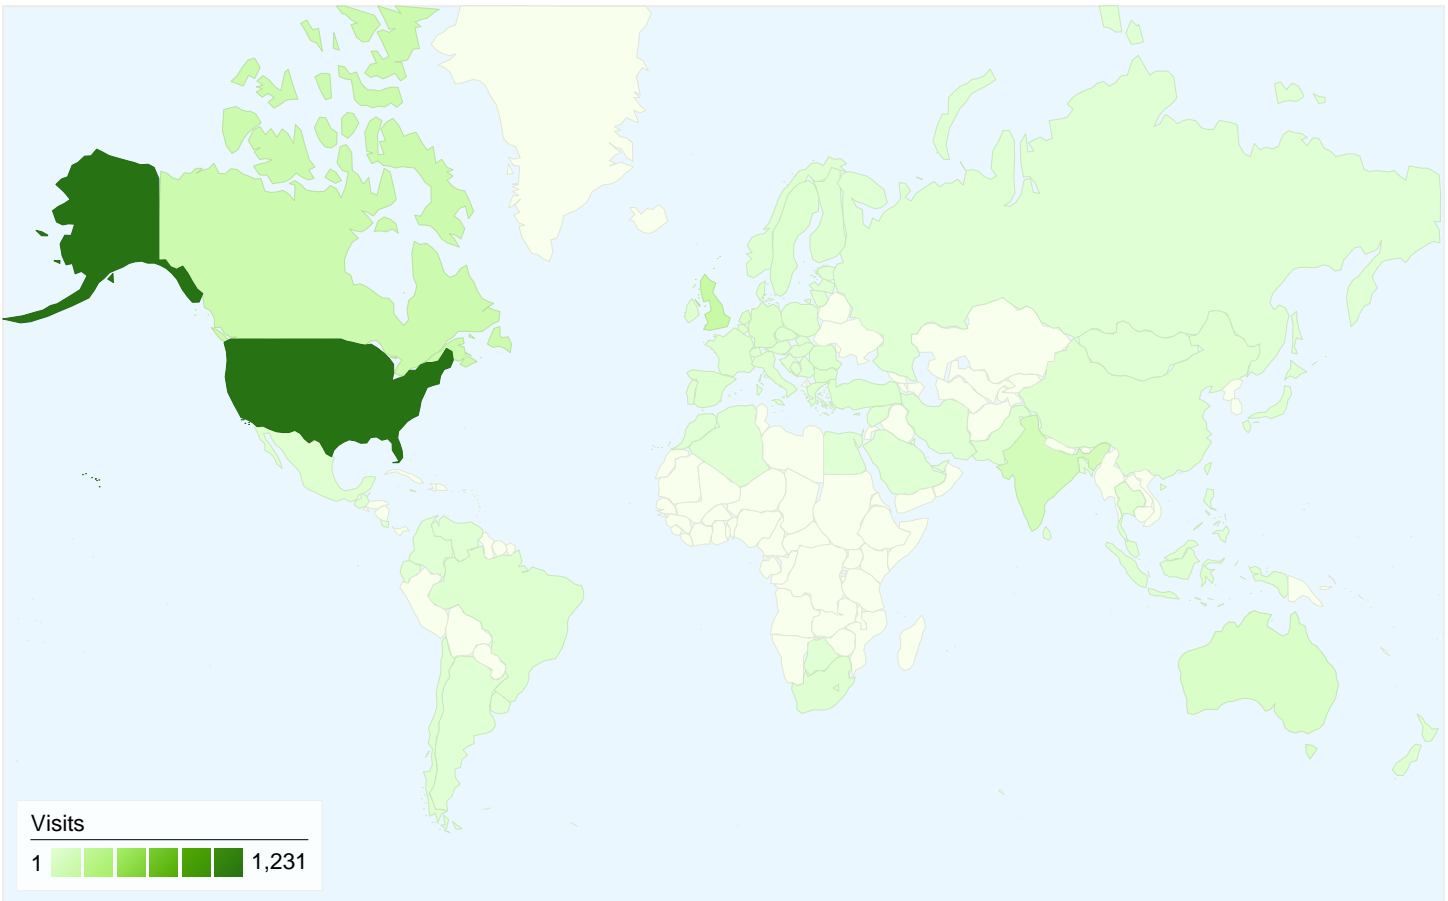

## Traffic Sources Overview

All traffic sources sent a total of 2,174 visits

-  18.54% Direct Traffic
-  57.31% Referring Sites
-  24.15% Search Engines

- **Referring Sites**  
1,246 (57.31%)
- **Search Engines**  
525 (24.15%)
- **Direct Traffic**  
403 (18.54%)

## Top Traffic Sources

Sources	Visits	% visits	Keywords	Visits	% visits
stumbleupon.com (referral)	1,190	54.74%	landscape wallpaper	61	11.62%
(direct) ((none))	403	18.54%	landscape wallpapers	42	8.00%
google (organic)	347	15.96%	scenic wallpapers	31	5.90%
msn (organic)	89	4.09%	free scenic wallpaper	25	4.76%
live (organic)	52	2.39%	free tropical wallpaper	19	3.62%

2,174 visits came from 76 countries/territories

Site Usage

Country/Territory	Visits	Pages/Visit	Avg. Time on Site	% New Visits	Bounce Rate
United States	1,231	5.88	00:01:27	94.39%	46.06%
United Kingdom	173	3.04	00:01:07	94.22%	45.66%
Canada	141	6.48	00:01:44	95.04%	41.84%
India	92	10.36	00:06:14	60.87%	39.13%
Australia	48	7.08	00:02:47	85.42%	47.92%
Netherlands	38	8.82	00:02:04	100.00%	44.74%
Germany	36	4.06	00:01:08	97.22%	44.44%
Bulgaria	23	15.39	00:08:09	60.87%	21.74%
Romania	19	11.58	00:01:32	89.47%	36.84%
Sweden	18	1.44	00:00:44	88.89%	66.67%