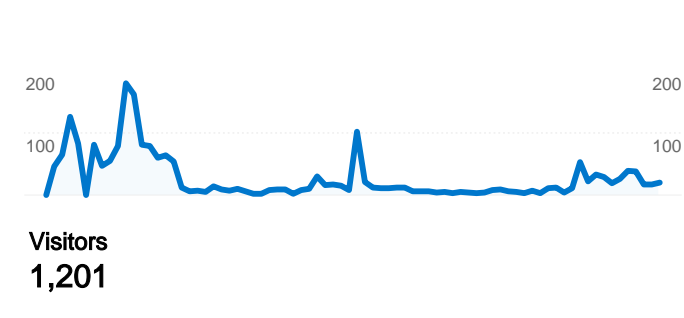

## Site Usage

**2,174 Visits**

**44.62% Bounce Rate**

**13,286 Pageviews**

**00:01:56 Avg. Time on Site**

**6.11 Pages/Visit**

**55.24% % New Visits**

## Visitors Overview

2,174 visits came from 76 countries/territories

Site Usage

Country/Territory	Visits	Pages/Visit	Avg. Time on Site	% New Visits	Bounce Rate
United States	1,231	5.88	00:01:27	94.39%	46.06%
United Kingdom	173	3.04	00:01:07	94.22%	45.66%
Canada	141	6.48	00:01:44	95.04%	41.84%
India	92	10.36	00:06:14	60.87%	39.13%
Australia	48	7.08	00:02:47	85.42%	47.92%
Netherlands	38	8.82	00:02:04	100.00%	44.74%
Germany	36	4.06	00:01:08	97.22%	44.44%
Bulgaria	23	15.39	00:08:09	60.87%	21.74%
Romania	19	11.58	00:01:32	89.47%	36.84%
Sweden	18	1.44	00:00:44	88.89%	66.67%

Pages on this site were viewed a total of 13,286 times

 **13,286** Pageviews

 **9,206** Unique Views

 **44.62%** Bounce Rate