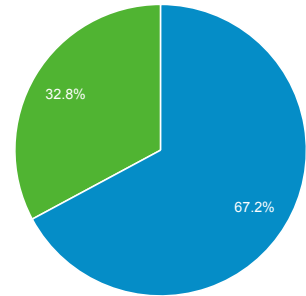

Apr 12, 2013 - May 12, 2013

Audience Overview

100.00% of visits

Overview

643 people visited this site

Visits
959

Pageviews
1,409

Avg. Visit Duration
00:02:31

% New Visits
67.05%

Unique Visitors
643

Pages / Visit
1.47

Bounce Rate
77.37%

■ New Visitor ■ Returning Visitor

Language	Visits	% Visits
1. en-us	645	67.26%
2. ar	33	3.44%
3. en	29	3.02%
4. cs	27	2.82%
5. zh-tw	27	2.82%
6. ar-sa	25	2.61%
7. es	18	1.88%
8. en-gb	17	1.77%
9. zh-hk	16	1.67%
10. nl	13	1.36%