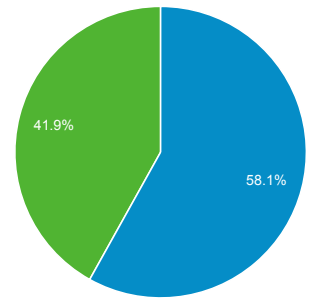

Mar 1, 2013 - Mar 31, 2013

Audience Overview

● % of visits: 100.00%

Overview

37,860 people visited this site

■ New Visitor ■ Returning Visitor

Language	Visits	% Visits
1. en-us	43,232	71.03%
2. en-gb	2,663	4.38%
3. en	1,805	2.97%
4. fr	1,202	1.97%
5. es	968	1.59%
6. pl	852	1.40%
7. de-de	774	1.27%
8. it	774	1.27%
9. nl	682	1.12%
10. de	681	1.12%