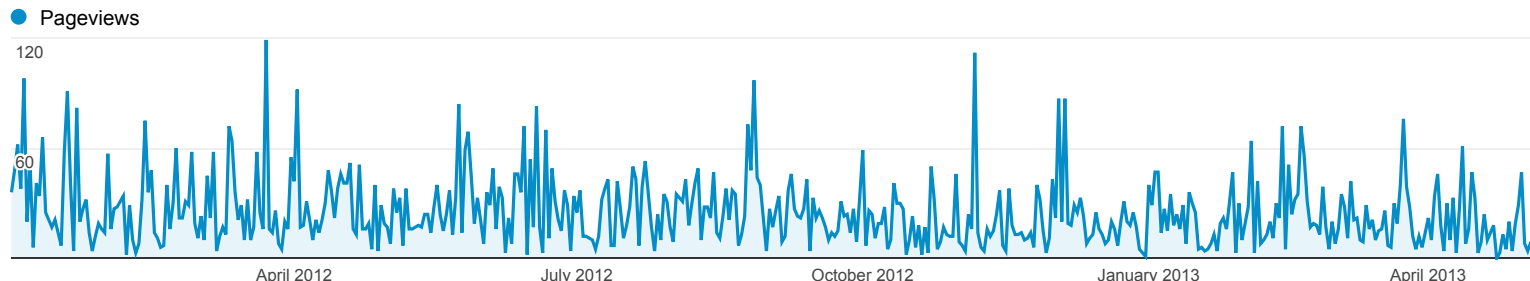

Jan 1, 2012 - May 4, 2013

Content Overview

% of pageviews: 100.00%

Overview

Pages on this site were viewed a total of 12,370 times

Page	Pageviews	% Pageviews
1. /	2,626	21.23%
2. /single-watch-winders/	839	6.78%
3. /dual-watch-winders/	762	6.16%
4. /luxury-watch-winders/	503	4.07%
5. /multiple-watch-winders/	488	3.95%
6. /modalo/	399	3.23%
7. /budget-watch-winders/	355	2.87%
8. /time-tutelary-automatic-watch-winder-ka079/	299	2.42%
9. /automatic-watch-winders-work/	214	1.73%
10. /time-tutelary/	206	1.67%