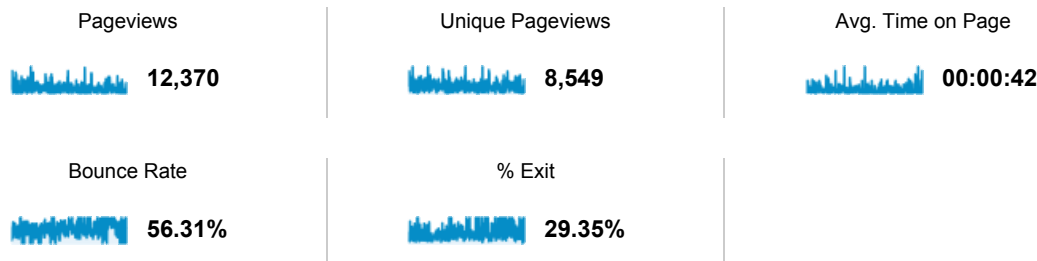

Jan 1, 2012 - May 4, 2013

Content Overview

% of pageviews: 100.00%

Overview

Pages on this site were viewed a total of 12,370 times

Page	Pageviews	% Pageviews
1. /	2,626	21.23%
2. /single-watch-winders/	839	6.78%
3. /dual-watch-winders/	762	6.16%
4. /luxury-watch-winders/	503	4.07%
5. /multiple-watch-winders/	488	3.95%
6. /modalo/	399	3.23%
7. /budget-watch-winders/	355	2.87%
8. /time-tutelary-automatic-watch-winder-ka079/	299	2.42%
9. /automatic-watch-winders-work/	214	1.73%
10. /time-tutelary/	206	1.67%