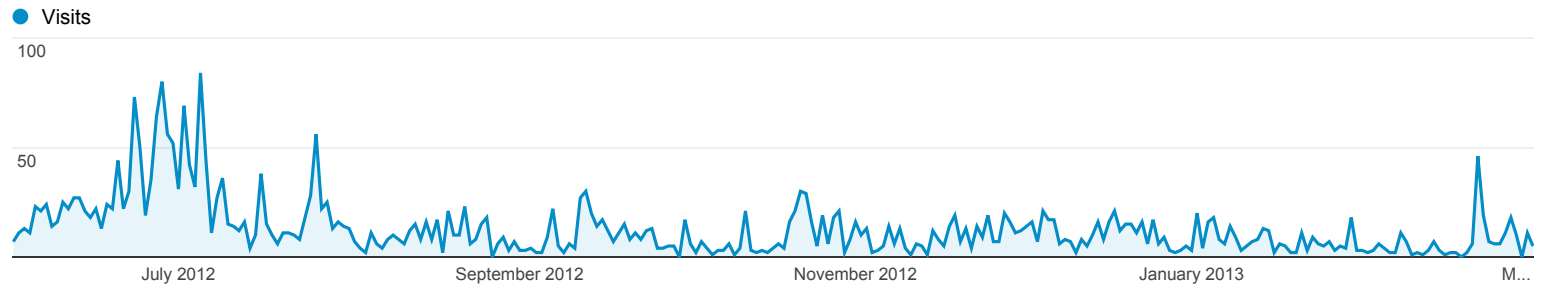

Jun 1, 2012 - Mar 4, 2013

Audience Overview

100% of visits: 100.00%

Overview

2,418 people visited this site

Language	Visits	% Visits
1. en-us	2,334	65.51%
2. en-gb	598	16.78%
3. en	144	4.04%
4. pt-br	69	1.94%
5. (not set)	57	1.60%
6. fr	46	1.29%
7. ru	30	0.84%
8. es	29	0.81%
9. de-de	17	0.48%
10. ja	15	0.42%