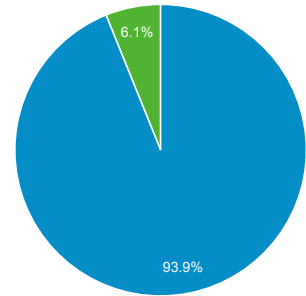

Audience Overview

100.00% of visits

Overview

4,824 people visited this site

■ New Visitor ■ Returning Visitor

Language	Visits	% Visits
1. en-us	4,307	84.40%
2. en-gb	453	8.88%
3. en	230	4.51%
4. en-in	14	0.27%
5. de-de	10	0.20%
6. en_gb	8	0.16%
7. en-au	7	0.14%
8. fr-fr	6	0.12%
9. fr	5	0.10%
10. en-ca	4	0.08%