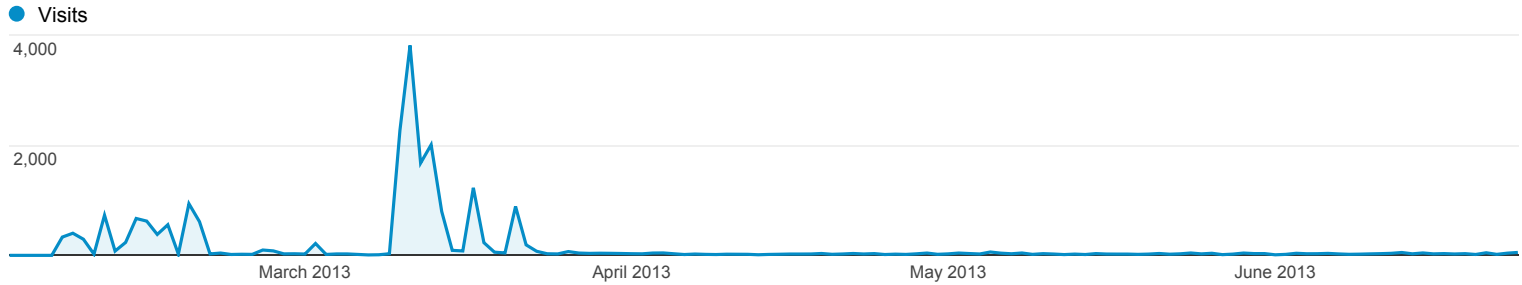

Feb 1, 2013 - Jun 24, 2013

Audience Overview

% of visits: 100.00%

Overview

19,587 people visited this site

■ New Visitor ■ Returning Visitor

<p>Visits</p> <p>22,759</p>	<p>Unique Visitors</p> <p>19,587</p>
<p>Pageviews</p> <p>72,172</p>	<p>Pages / Visit</p> <p>3.17</p>
<p>Avg. Visit Duration</p> <p>00:01:10</p>	<p>Bounce Rate</p> <p>79.42%</p>
<p>% New Visits</p> <p>86.06%</p>	