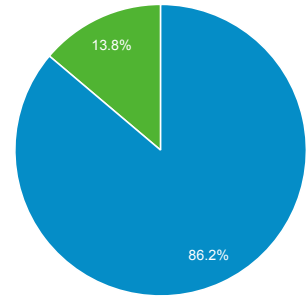

Feb 1, 2013 - Jun 24, 2013

Audience Overview

% of visits: 100.00%

Overview

19,587 people visited this site

■ New Visitor ■ Returning Visitor

<p>Visits</p> <p>22,759</p>	<p>Unique Visitors</p> <p>19,587</p>
<p>Pageviews</p> <p>72,172</p>	<p>Pages / Visit</p> <p>3.17</p>
<p>Avg. Visit Duration</p> <p>00:01:10</p>	<p>Bounce Rate</p> <p>79.42%</p>
<p>% New Visits</p> <p>86.06%</p>	

Language	Visits	% Visits
1. en-us	16,296	71.60%
2. en-gb	1,483	6.52%
3. en	670	2.94%
4. es	612	2.69%
5. fr	585	2.57%
6. de	296	1.30%
7. pt-br	275	1.21%
8. de-de	232	1.02%
9. pl	200	0.88%
10. c	146	0.64%