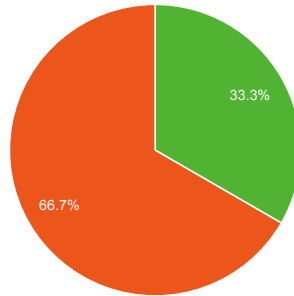

Apr 23, 2013 - Apr 25, 2013

Traffic Sources Overview

% of visits: 100.00%

Overview

84 people visited this site

Search Traffic Referral Traffic Direct Traffic

| Keyword | Visits | % Visits |
|---------------------------------|--------|----------|
| There is no data for this view. | | |