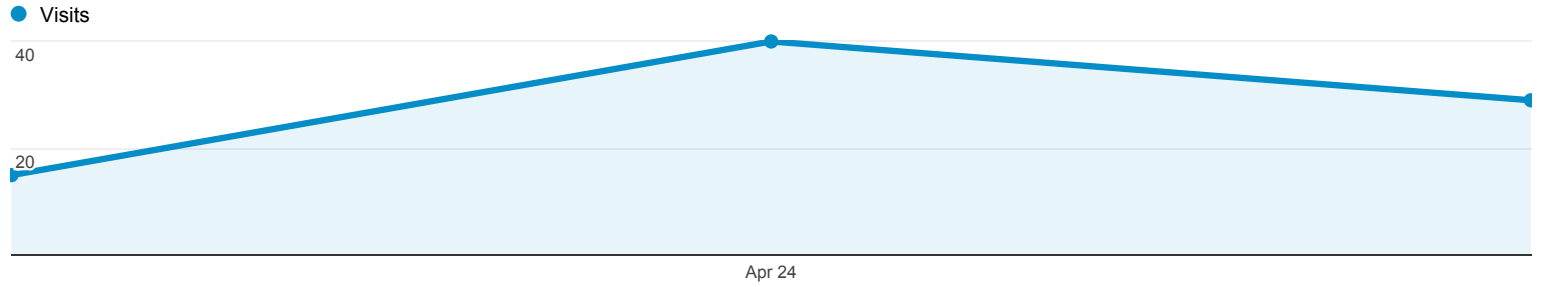

Apr 23, 2013 - Apr 25, 2013

Traffic Sources Overview

% of visits: 100.00%

Overview

84 people visited this site

Search Traffic Referral Traffic Direct Traffic

| Keyword | Visits | % Visits |
|---------------------------------|--------|----------|
| There is no data for this view. | | |