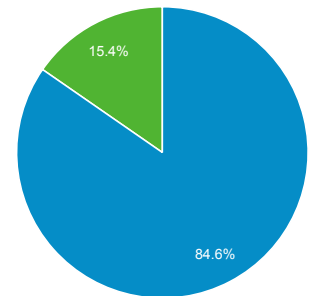

# Audience Overview

All Users  
100.00% Sessions

## Overview

■ New Visitor ■ Returning Visitor

Country	Sessions	% Sessions
1. Pakistan	1,241,374	36.05%
2. United States	296,874	8.62%
3. India	258,024	7.49%
4. Japan	118,700	3.45%
5. Turkey	87,815	2.55%
6. Germany	79,290	2.30%
7. Indonesia	72,713	2.11%
8. United Kingdom	64,649	1.88%
9. Brazil	63,278	1.84%
10. Thailand	56,208	1.63%